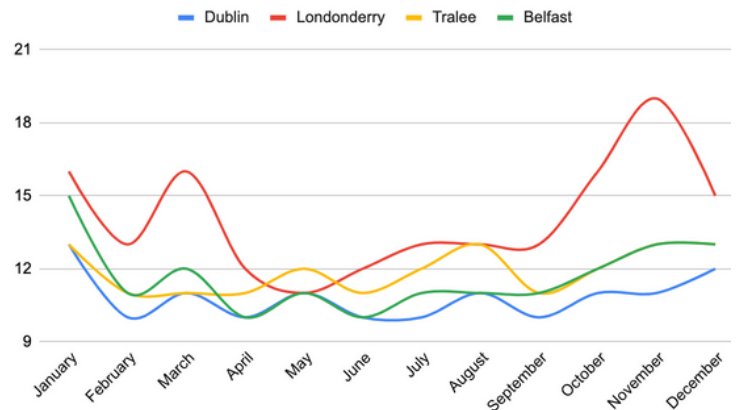

MONTHLY RAINFALL (DAYS)

"BUCKET LIST" COURSES

DUBLIN & EAST COAST

- Portmarnock (Old)
- County Louth (Baltray)
- The Island
- European Club
- Killeen Castle
- Carton House (Montgomerie)
- K Club (Palmer North)
- Portmarnock Hotel & GL

NW IRELAND & E. NORTHERN IRELAND

- Royal Portrush (Dunluce)
- Rosapenna (St. Patrick's Links)
- County Sligo (Championship)
- Enniscrone (Dunes)
- Portstewart (Strand)
- Rosapenna (Sandy Hills)
- Ballyliffin (Old)
- Donegal GC

SOUTH-WEST IRELAND

- Ballybunion (Old)
- Lahinch (Old)
- Waterville
- Trump International (Doonbeg)
- Tralee GC
- Adare Manor
- Hogs Head*
- Ballybunion (Cashen)

GREATER BELFAST

- Royal County Down (Championship)
- Ardglass GC
- Belvoir Park
- Royal Belfast
- Royal County Down (Annesley)
- Clandeboyne (Ava)
- Lisburn GC
- Malone GC (Championship)

*private