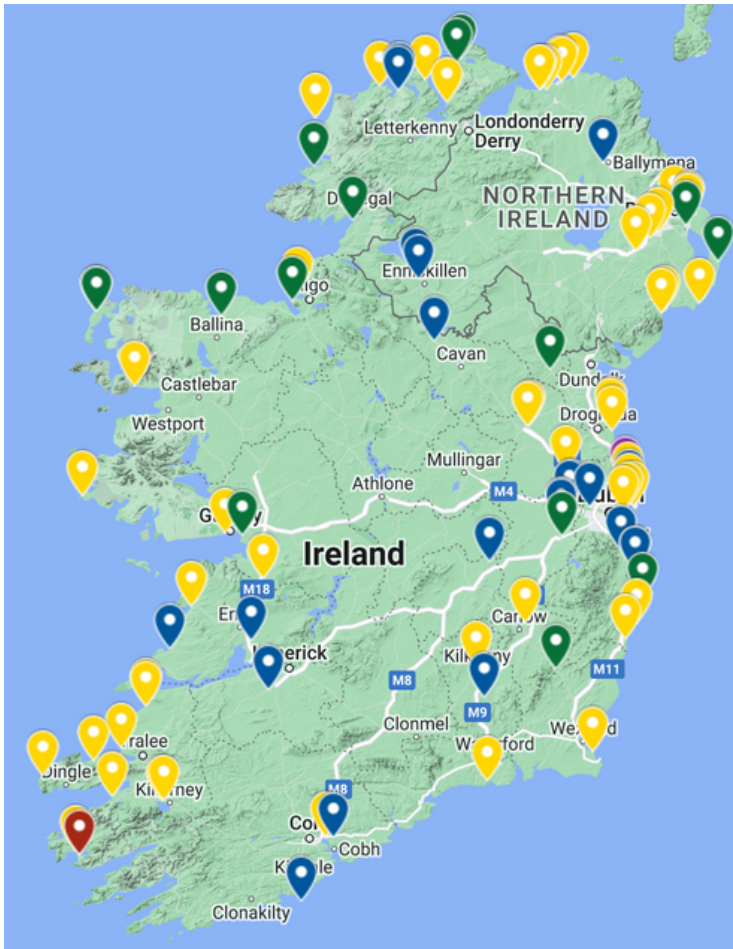

# Ireland/No. Ireland

To view country map and individual course information, register for free at [www.openlinksgolf.com](http://www.openlinksgolf.com)

### TOP REGIONS

REGION	OPEN LINKS COURSES	MAX FEE (AVG, \$)	MAX FEE (MEDIAN, \$)	HUB
Dublin & East Coast	40	111	89	Dublin
NW Ireland & E. No. Ireland	30	105	74	Londonderry
SW Ireland	17	158	131	Tralee
Greater Belfast	12	139	132	Belfast

#### DUBLIN & EAST COAST

- Portmarnock (Old)
- County Louth (Baltray)
- The Island
- European Club
- Killeen Castle
- Carton House (Montgomerie)
- K Club (Palmer North)
- Portmarnock Hotel & GL

#### SOUTH-WEST IRELAND

- Ballybunion (Old)
- Lahinch (Old)
- Waterville
- Trump International (Doonbeg)
- Tralee GC
- Adare Manor
- Hogs Head\*
- Ballybunion (Cashen)