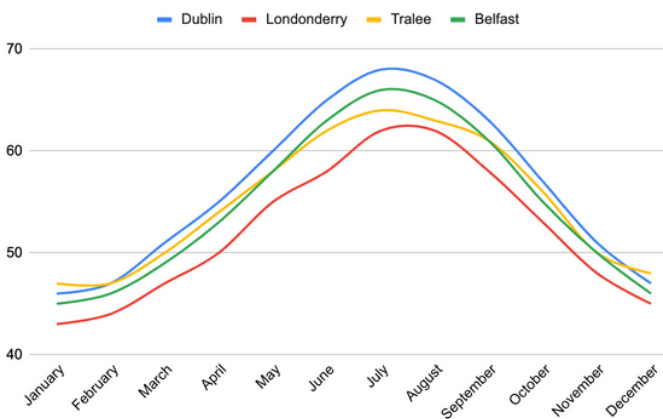

MONTHLY HIGH TEMPERATURE (°F)