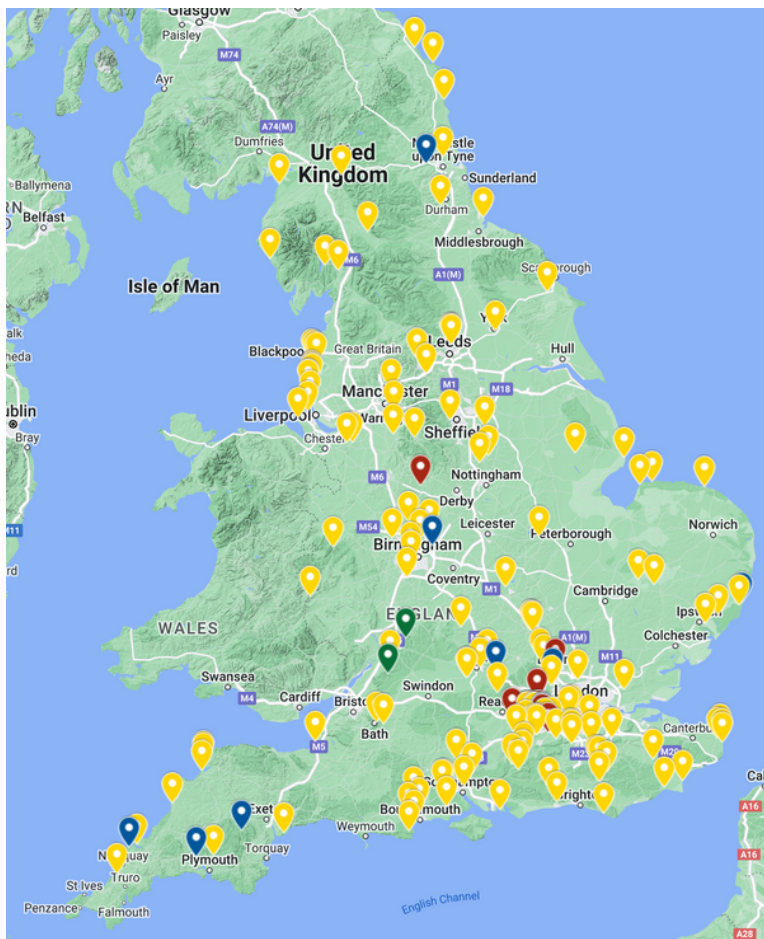

England

To view country map and individual course information, register for free at www.openlinksgolf.com

TOP REGIONS

REGION	OPEN LINKS COURSES	MAX FEE (AVG, \$)	MAX FEE (MEDIAN, \$)	HUB
London & Heathlands	62	137	141	Woking
South-West	26	85	77	Barnstaple
Manchester & Liverpool	18	191	141	Liverpool
East Anglia	15	104	105	Norwich
South-East	11	129	111	Dover

MAJOR AIRPORTS

AIRPORT	CODE	FURTHEST DESTINATIONS
London (Heathrow)	LHR	Worldwide
London (Gatwick)	LGW	Worldwide
Manchester	MAN	Europe, Middle East
Birmingham	BHX	Europe, Middle East

DRIVING TIME

	LHR	LGW	MAN	BHX
Woking	30 min	45 min	4 hr	2 hr
Barnstaple	3 hr 30 min	4 hr	4 hr 15 min	3 hr 15 min
Liverpool	4 hr	4 hr 45 min	1 hr	2 hr
Norwich	3 hr	3 hr	4 hr 15 min	3 hr
Dover	2 hr	1 hr 30 min	5 hr	3 hr 30 min

	WOKING	BARNSTAPLE	LIVERPOOL	NORWICH	DOVER
Woking	-	3 hr 30 min	4 hr 30 min	3 hr 30 min	2 hr 15 min
Barnstaple	3 hr 30 min	-	5 hr	6 hr	5 hr
Liverpool	4 hr 30 min	5 hr	-	5 hr	5 hr 30 min
Norwich	3 hr 30 min	6 hr	5 hr	-	3 hr 30 min
Dover	2 hr 15 min	5 hr	5 hr 30 min	3 hr 30 min	-

EAST ANGLIA

- Woodhill Spa (Hotchkin)
- Royal West Norfolk
- Royal Worlington & Newmarket
- Hunstanton GC
- Aldeburgh (Championship)
- Ipswich (Purdis Heath)

SOUTH-EAST

- Royal St. George's
- Royal Cinque Ports
- Rye (Old)
- Prince's GC
- Littlestone (Championship)