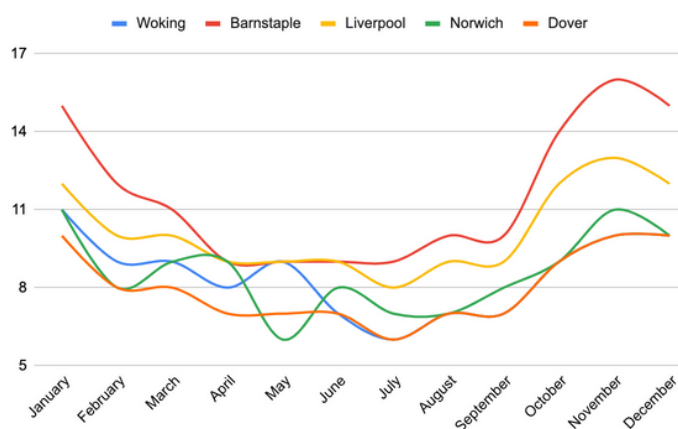

England

To view country map and individual course information, register for free at www.openlinksgolf.com

TOP REGIONS

REGION	OPEN LINKS COURSES	MAX FEE (AVG, \$)	MAX FEE (MEDIAN, \$)	HUB
London & Heathlands	62	137	141	Woking
South-West	26	85	77	Barnstaple
Manchester & Liverpool	18	191	141	Liverpool
East Anglia	15	104	105	Norwich
South-East	11	129	111	Dover

MAJOR AIRPORTS

AIRPORT	CODE	FURTHEST DESTINATIONS
London (Heathrow)	LHR	Worldwide
London (Gatwick)	LGW	Worldwide
Manchester	MAN	Europe, Middle East
Birmingham	BHX	Europe, Middle East

DRIVING TIME

	LHR	LGW	MAN	BHX
Woking	30 min	45 min	4 hr	2 hr
Barnstaple	3 hr 30 min	4 hr	4 hr 15 min	3 hr 15 min
Liverpool	4 hr	4 hr 45 min	1 hr	2 hr
Norwich	3 hr	3 hr	4 hr 15 min	3 hr
Dover	2 hr	1 hr 30 min	5 hr	3 hr 30 min

	WOKING	BARNSTAPLE	LIVERPOOL	NORWICH	DOVER
Woking	-	3 hr 30 min	4 hr 30 min	3 hr 30 min	2 hr 15 min
Barnstaple	3 hr 30 min	-	5 hr	6 hr	5 hr
Liverpool	4 hr 30 min	5 hr	-	5 hr	5 hr 30 min
Norwich	3 hr 30 min	6 hr	5 hr	-	3 hr 30 min
Dover	2 hr 15 min	5 hr	5 hr 30 min	3 hr 30 min	-

MONTHLY HIGH TEMPERATURE (°F)

MONTHLY RAINFALL (DAYS)

"BUCKET LIST" COURSES

LONDON & HEATHLANDS

- Sunningdale (Old)
- Sunningdale (New)
- Swinley Forest
- St. George's Hill
- West Sussex
- Walton Heath (Old)
- Woking
- The Addington
- Huntercombe
- Royal Ashdown Forest (Old)