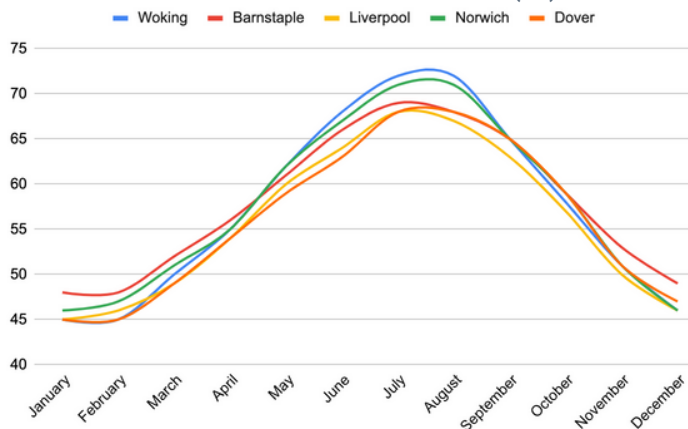

England

To view country map and individual course information, register for free at www.openlinksgolf.com

TOP REGIONS

REGION	OPEN LINKS COURSES	MAX FEE (AVG, \$)	MAX FEE (MEDIAN, \$)	HUB
London & Heathlands	62	137	141	Woking
South-West	26	85	77	Barnstaple
Manchester & Liverpool	18	191	141	Liverpool
East Anglia	15	104	105	Norwich
South-East	11	129	111	Dover

MAJOR AIRPORTS

AIRPORT	CODE	FURTHEST DESTINATIONS
London (Heathrow)	LHR	Worldwide
London (Gatwick)	LGW	Worldwide
Manchester	MAN	Europe, Middle East
Birmingham	BHX	Europe, Middle East

DRIVING TIME

	LHR	LGW	MAN	BHX
Woking	30 min	45 min	4 hr	2 hr
Barnstaple	3 hr 30 min	4 hr	4 hr 15 min	3 hr 15 min
Liverpool	4 hr	4 hr 45 min	1 hr	2 hr
Norwich	3 hr	3 hr	4 hr 15 min	3 hr
Dover	2 hr	1 hr 30 min	5 hr	3 hr 30 min

	WOKING	BARNSTAPLE	LIVERPOOL	NORWICH	DOVER
Woking	-	3 hr 30 min	4 hr 30 min	3 hr 30 min	2 hr 15 min
Barnstaple	3 hr 30 min	-	5 hr	6 hr	5 hr
Liverpool	4 hr 30 min	5 hr	-	5 hr	5 hr 30 min
Norwich	3 hr 30 min	6 hr	5 hr	-	3 hr 30 min
Dover	2 hr 15 min	5 hr	5 hr 30 min	3 hr 30 min	-

MONTHLY HIGH TEMPERATURE (°F)

MONTHLY RAINFALL (DAYS)

"BUCKET LIST" COURSES

LONDON & HEATHLANDS

- Sunningdale (Old)
- Sunningdale (New)
- Swinley Forest
- St. George's Hill
- West Sussex
- Walton Heath (Old)
- Woking
- The Addington
- Huntercombe
- Royal Ashdown Forest (Old)